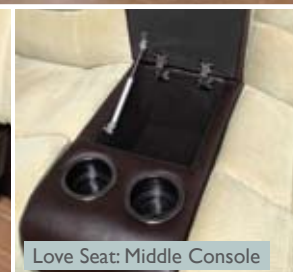

Love Seat: Storage Drawer

Love Seat: Middle Console